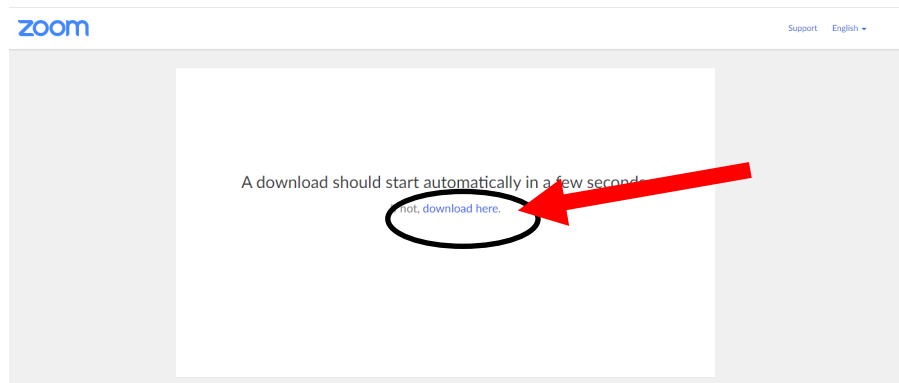

How to log-in to worship via internet browser:

- Open your internet browser.

1. Firefox or Chrome is the preferred browser.

⇒ Navigate to our homepage www.graceline.org , under [Upcoming Events](#)

1. Click the purple text for Worship on Sunday, (Date you want to join) 2020.

2. Clicking the link will take you to the Zoom event page.

3. You may have to download Zoom to your computer/phone to join in worship. When you click the link an automatic download box should appear. Follow the directions on your screen to download. If the download box does not automatically appear, you may see a box like this: