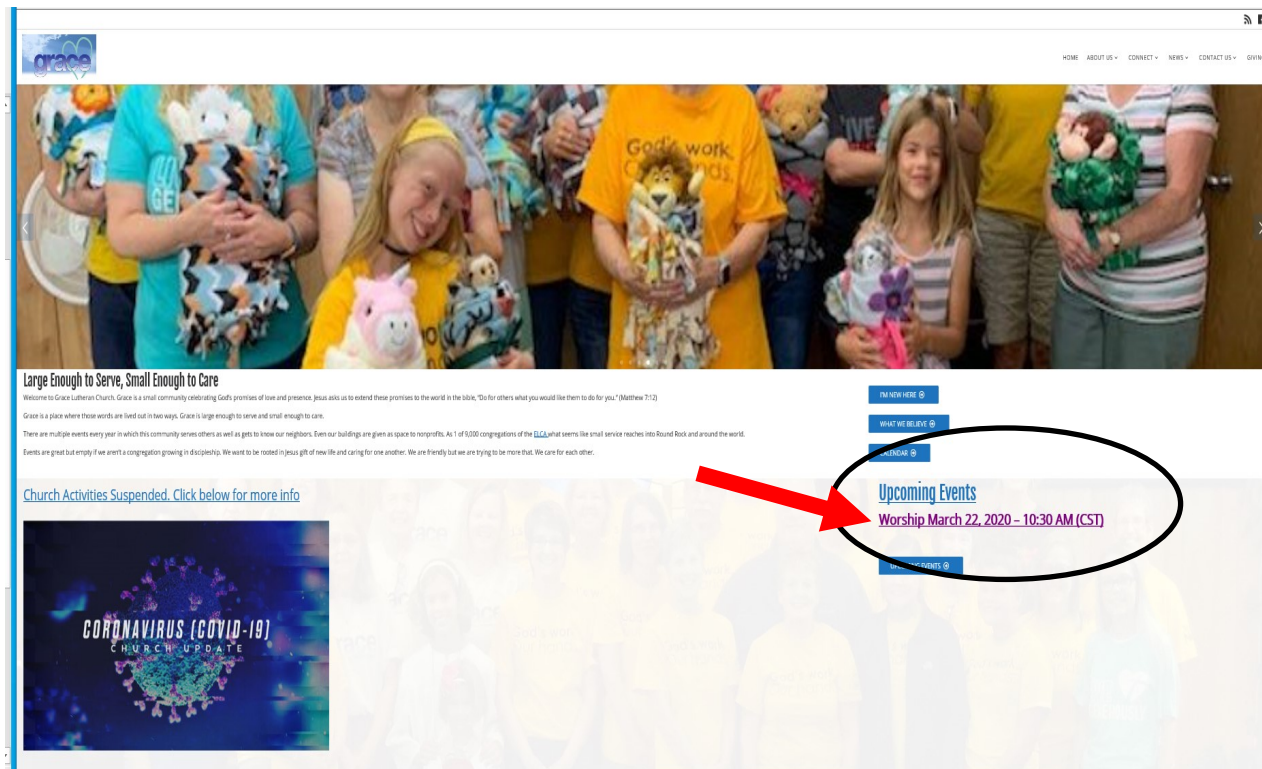

How to log-in to worship via internet browser:

- Open your internet browser.

1. Firefox or Chrome is the preferred browser.

⇒ Navigate to our homepage www.graceline.org , under [Upcoming Events](#)

1. Click the purple text for Worship on Sunday, (Date you want to join) 2020.

2. Clicking the link will take you to the Zoom event page.

3. You may have to download Zoom to your computer/phone to join in worship. When you click the link an automatic download box should appear. Follow the directions on your screen to download. If the download box does not automatically appear, you may see a box like this: